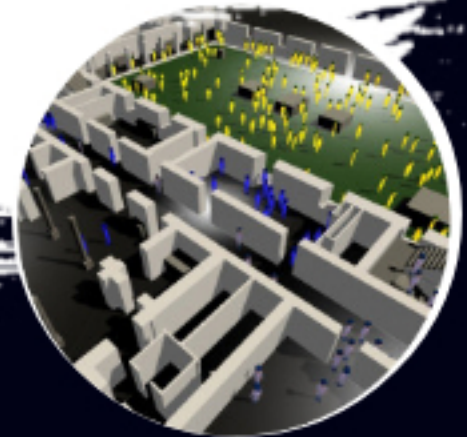

Social-IoT

TAILORED INTERACTIVE SYSTEMS FOR DOMESTIC AND PUBLIC SPACES

- . *IoT sensors allied with Architecture and Sociology*
- . *Colorful 3D models that users can interact with*
- . *Low-Power consumption, highly scalable*
- . *System modulated by people's perception*