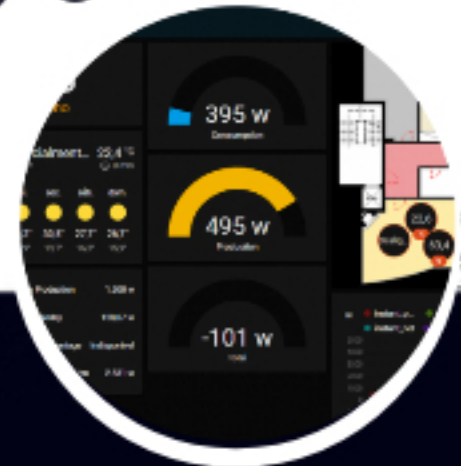

Social-IoT

TAILORED INTERACTIVE SYSTEMS FOR DOMESTIC AND PUBLIC SPACES

- . *IoT sensors allied with Architecture and Sociology*
- . *Colorful 3D models that users can interact with*
- . *Low-Power consumption, highly scalable*
- . *System modulated by people's perception*